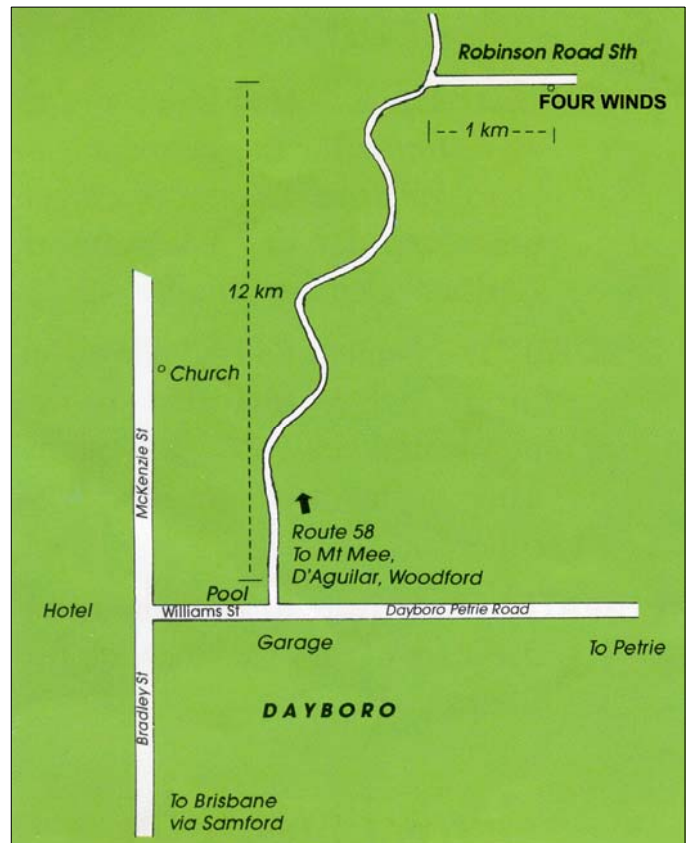

### **From the South**

Travel 12 km from Dayboro on Mt Mee Road, turn right into Robinson Road South for 1.04 km.

### **From the North**

Travel 24 km from D'Aguilar on Mt Mee Road, turn left into Robinson Road South for 1.04 km.